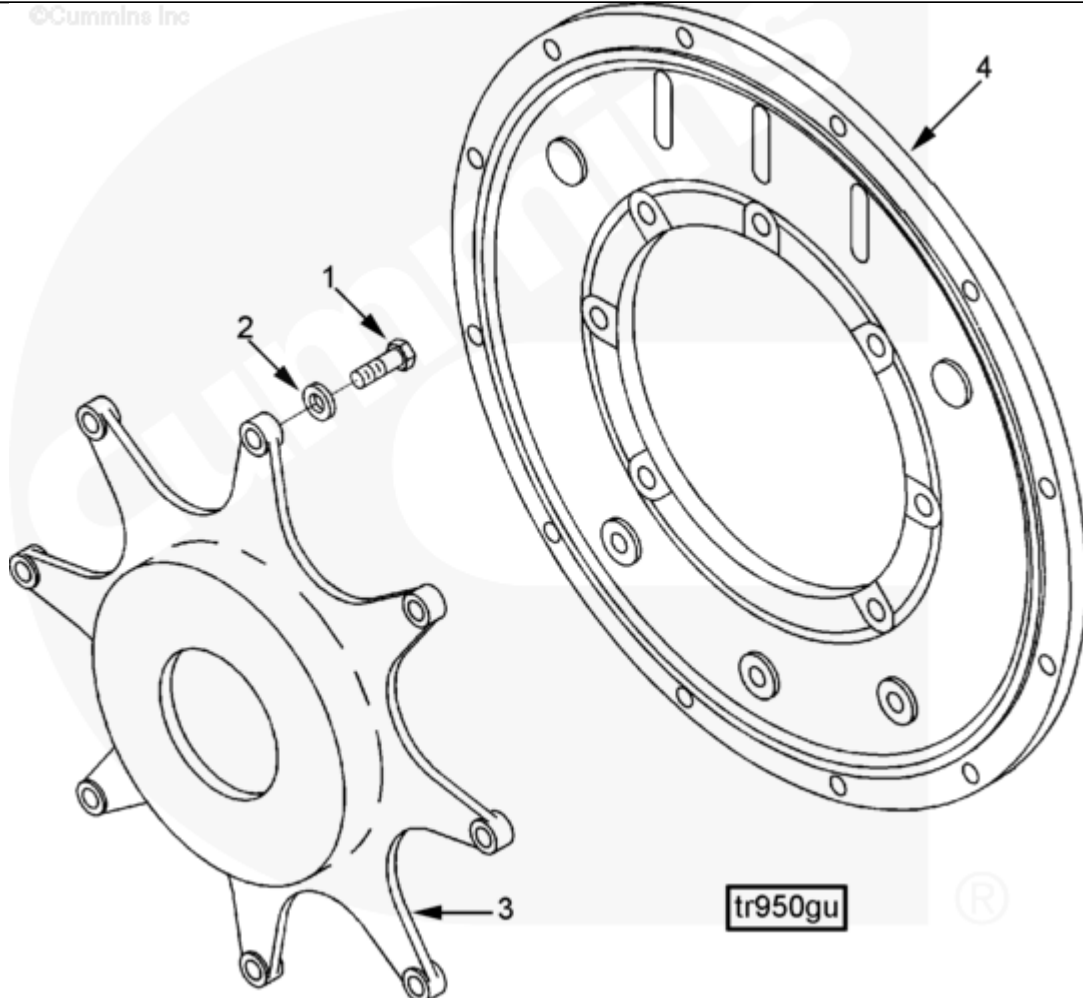

SMALL | MEDIUM | LARGE

Cart	Ref No	Part Number	Part Description	Required	Remarks
View My Cart					
		TR9056-02	Transmission		Transmission Spacer...(More)
					Effective Length (mm): To Be
					Determined
					Flywheel Housing Size: SAE 3
					Engine Family: B Series
					Transmission Type: Marine
					Adapter
					Mounting Transmission
					Manufacturer:
					HSW-450A
					HSW-630A
					HSW-630D
<input type="checkbox"/>	1	S 172 B	Hexagon Head Cap Screw	8	3/8 - 16 X 1 1/8 in.
<input type="checkbox"/>	2	554802	Plain Washer	8	3/8 in.
<input type="checkbox"/>	3	3866691	Flexible Coupling	1	
<input type="checkbox"/>	4	3866693	Marine Gear Adapter	1	